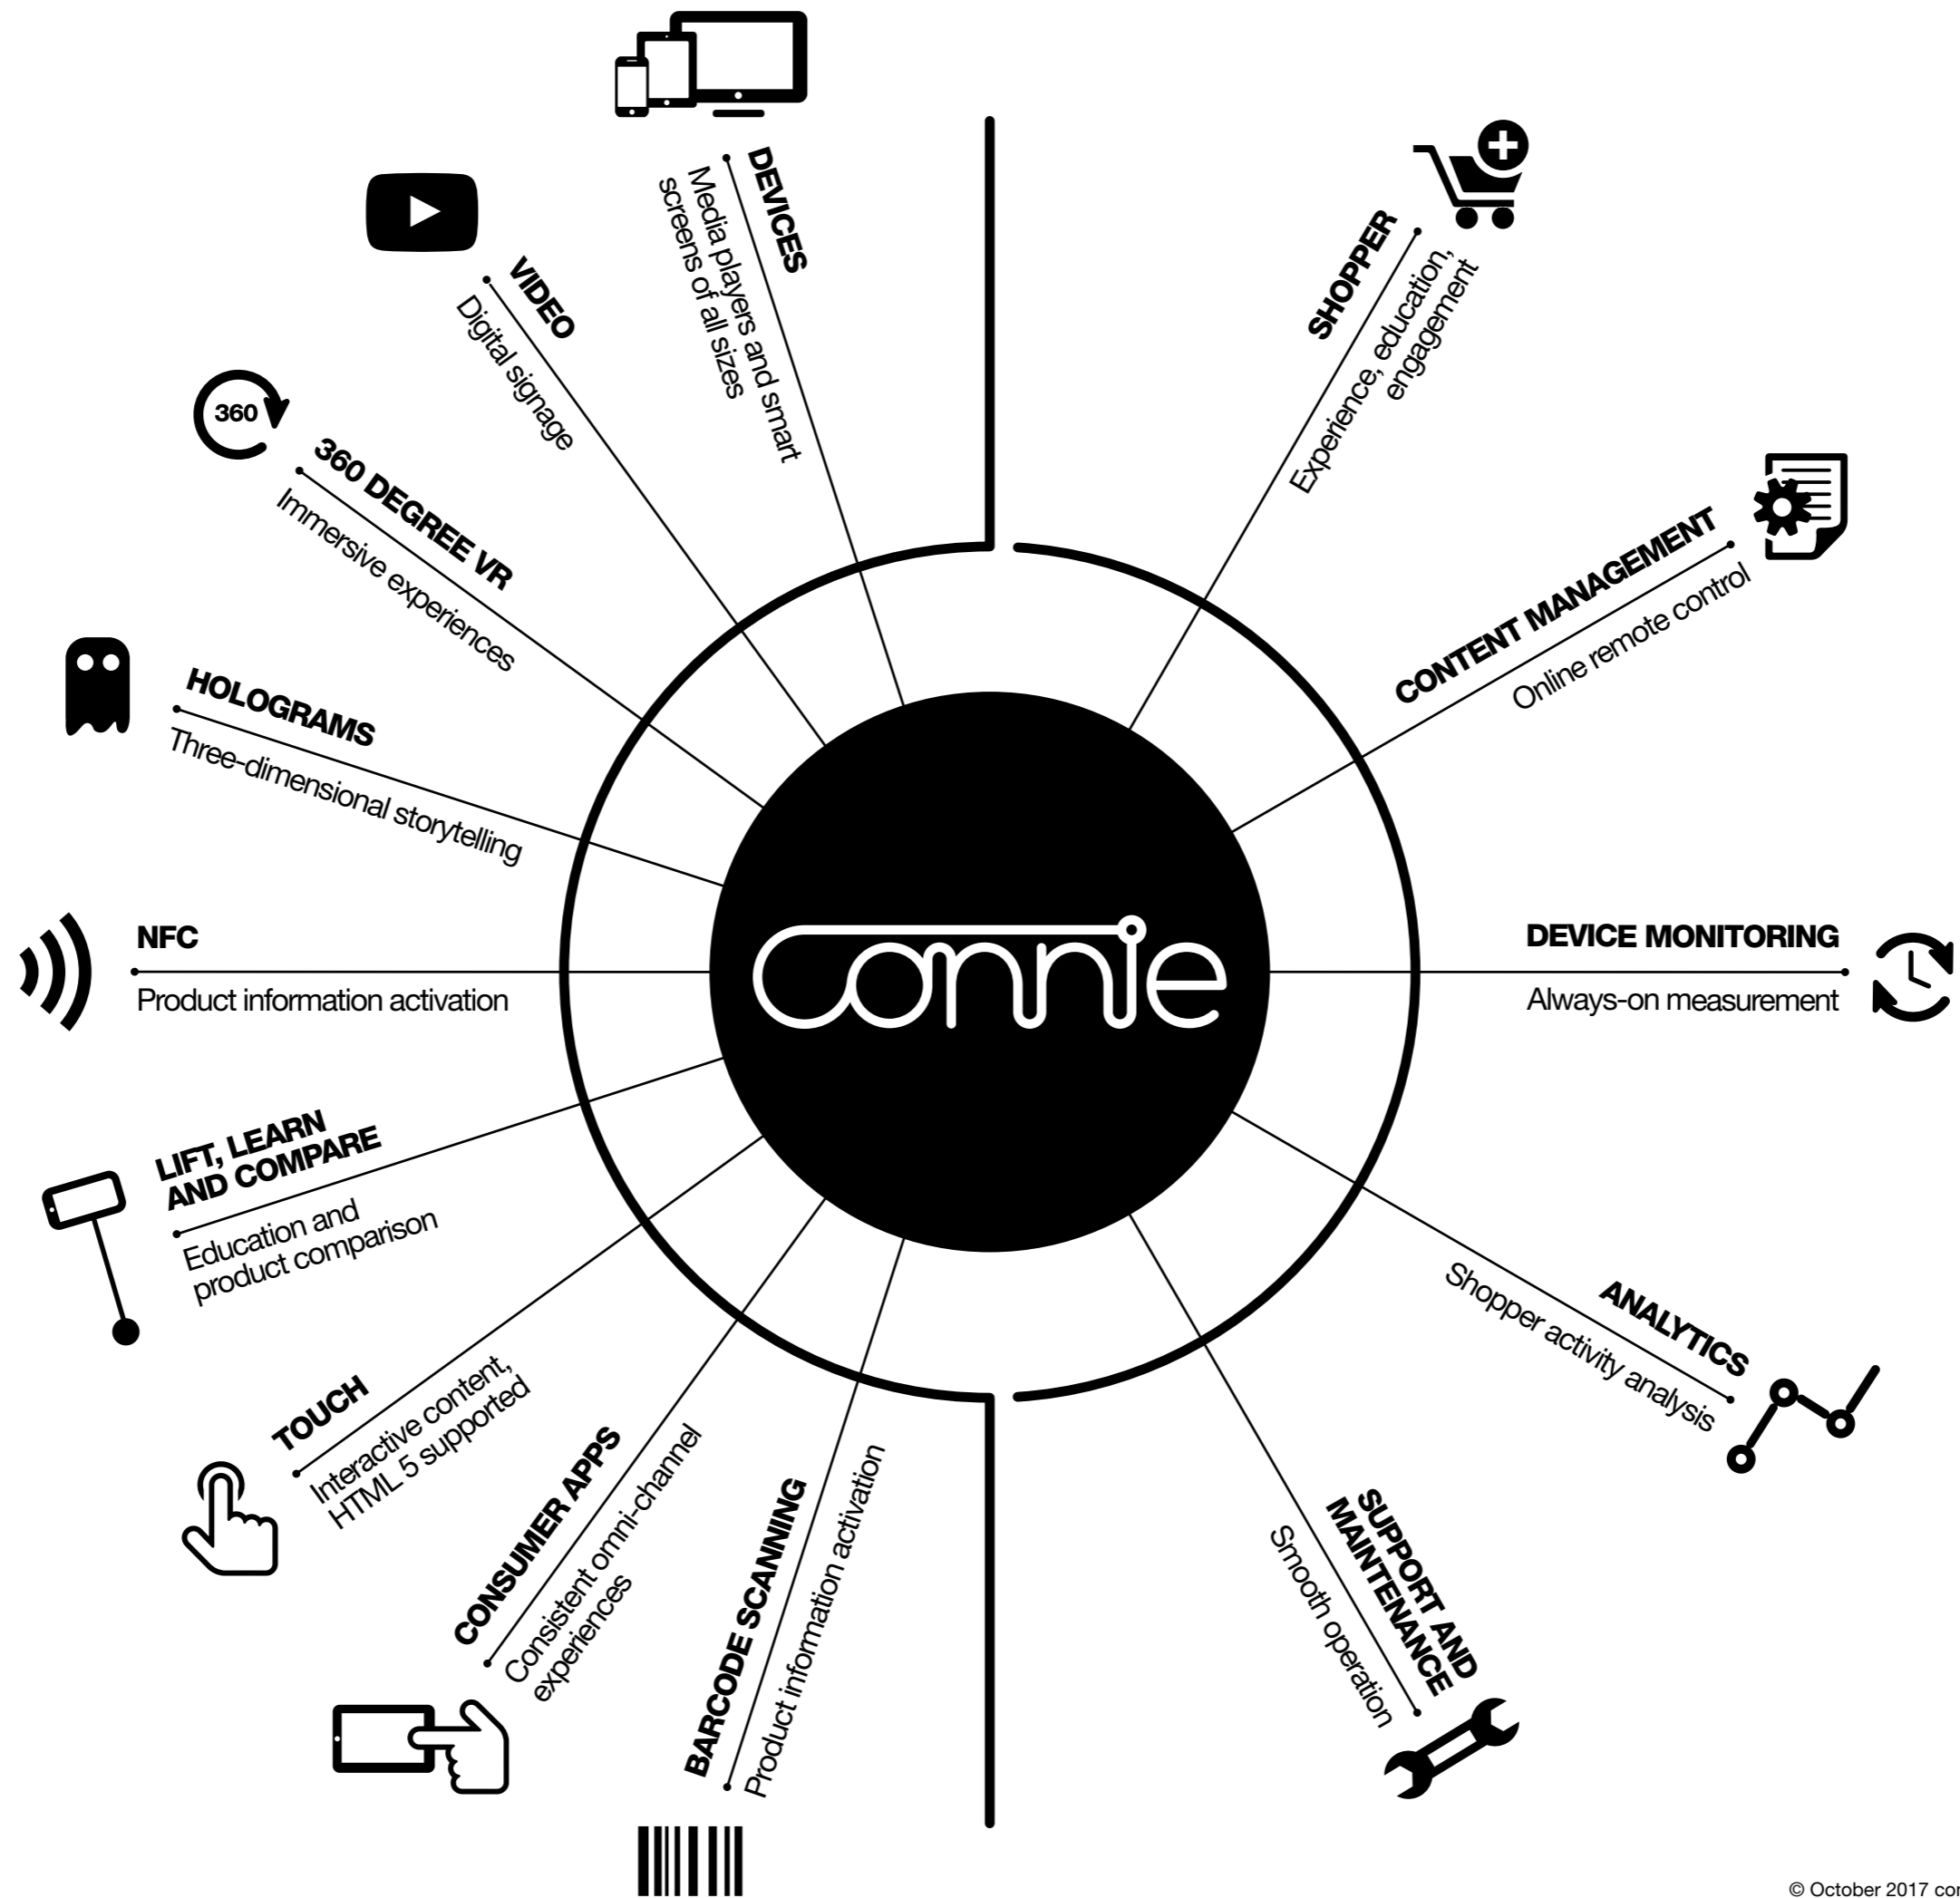

connie

connected instore experiences

**Create smart displays in-store
with Connie our intelligent
software platform.**

**Connie enables you to deliver,
monitor and measure your digital
experiences in real-time.**